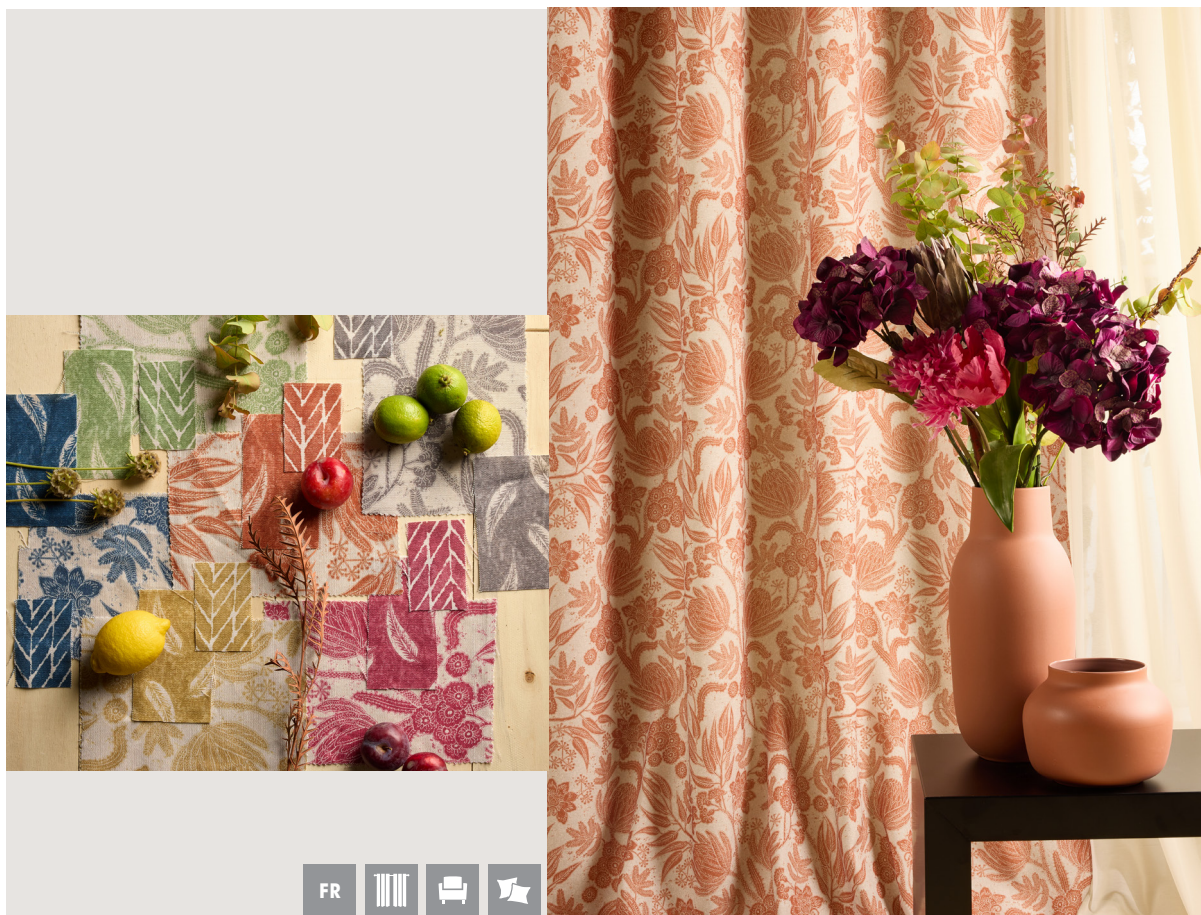

Prairie - Raspberry

Prairie - Tangerine

Willow - Blueberry

Willow - Coconut

Willow - Kiwi

Willow - Pineapple

Willow - Raspberry

Willow - Tangerine

OAKLAND ZEST PATTERN REPEATS

Bark 34.5cm H - 27.6cm V

Prairie 69cm H - 36.4cm V

Willow 17.3cm H - 33cm V

Our charming Oakland Collection has been re-imagined in fresh up-to-the minute tones to create **Oakland Zest** with an altogether different feel. Choose from Blueberry, Kiwi, Pineapple, Tangerine, Raspberry & Coconut. With more definition you can clearly see the delicate drawing of Prairie, this along with the solid contrasting Willow & Bark feel more contemporary, use to furnish blissful bedrooms & lively public areas.