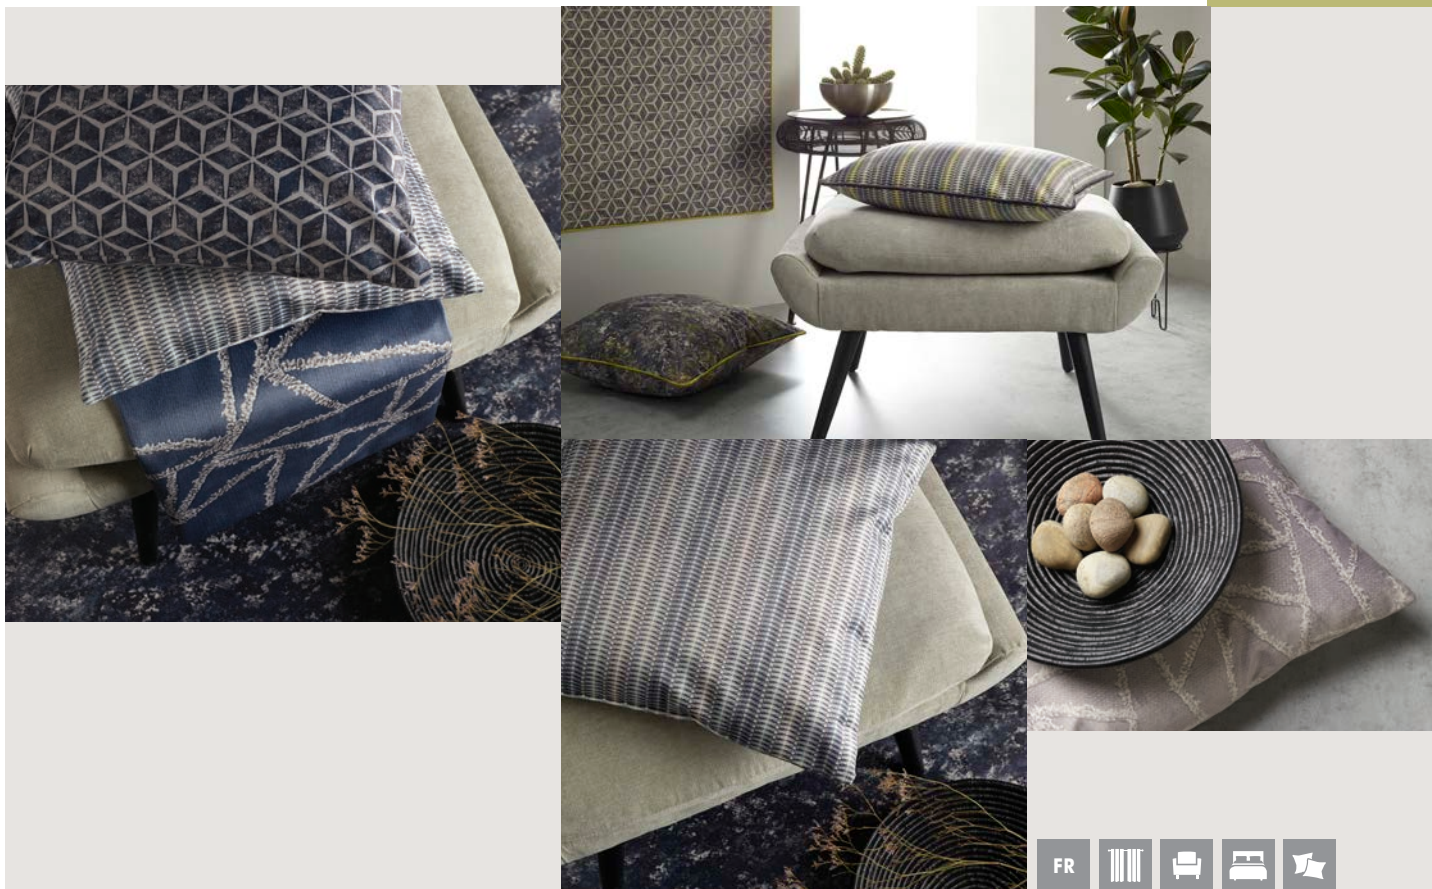

Bancroft
SOFT FURNISHINGS

MINERALS COLLECTION

Blending elements from our natural world

WWW.BANCROFT-FABRICS.COM / 01274 518888

BANCROFT - GLOBAL SUPPLIER OF CONTRACT FABRICS

Our **Minerals Collection** is a fusion of Earth's natural patterns and rugged textures providing 4 distinctive designs. From the crisp hexagons of Calcite, the petite diamond patterned Azurite, to the bold textured Ammonite and dramatic Helidor geometric - engaging fabrics suited to high-end hospitality and leisure installations.

The 5 colourways, Silver, Amethyst, Bronze, Sapphire and Citrine blend together the shades found in lustrous metals, natural rocks and precious gem stones for a richly opulent palette.

Designs can be printed onto a selection of cloths for all end uses - curtains, upholstery and bedding. See back page for **FR PFP Base Fabrics - Range 2** for options and specifications or contact our Sales Desk on 01274 518888 for further information.